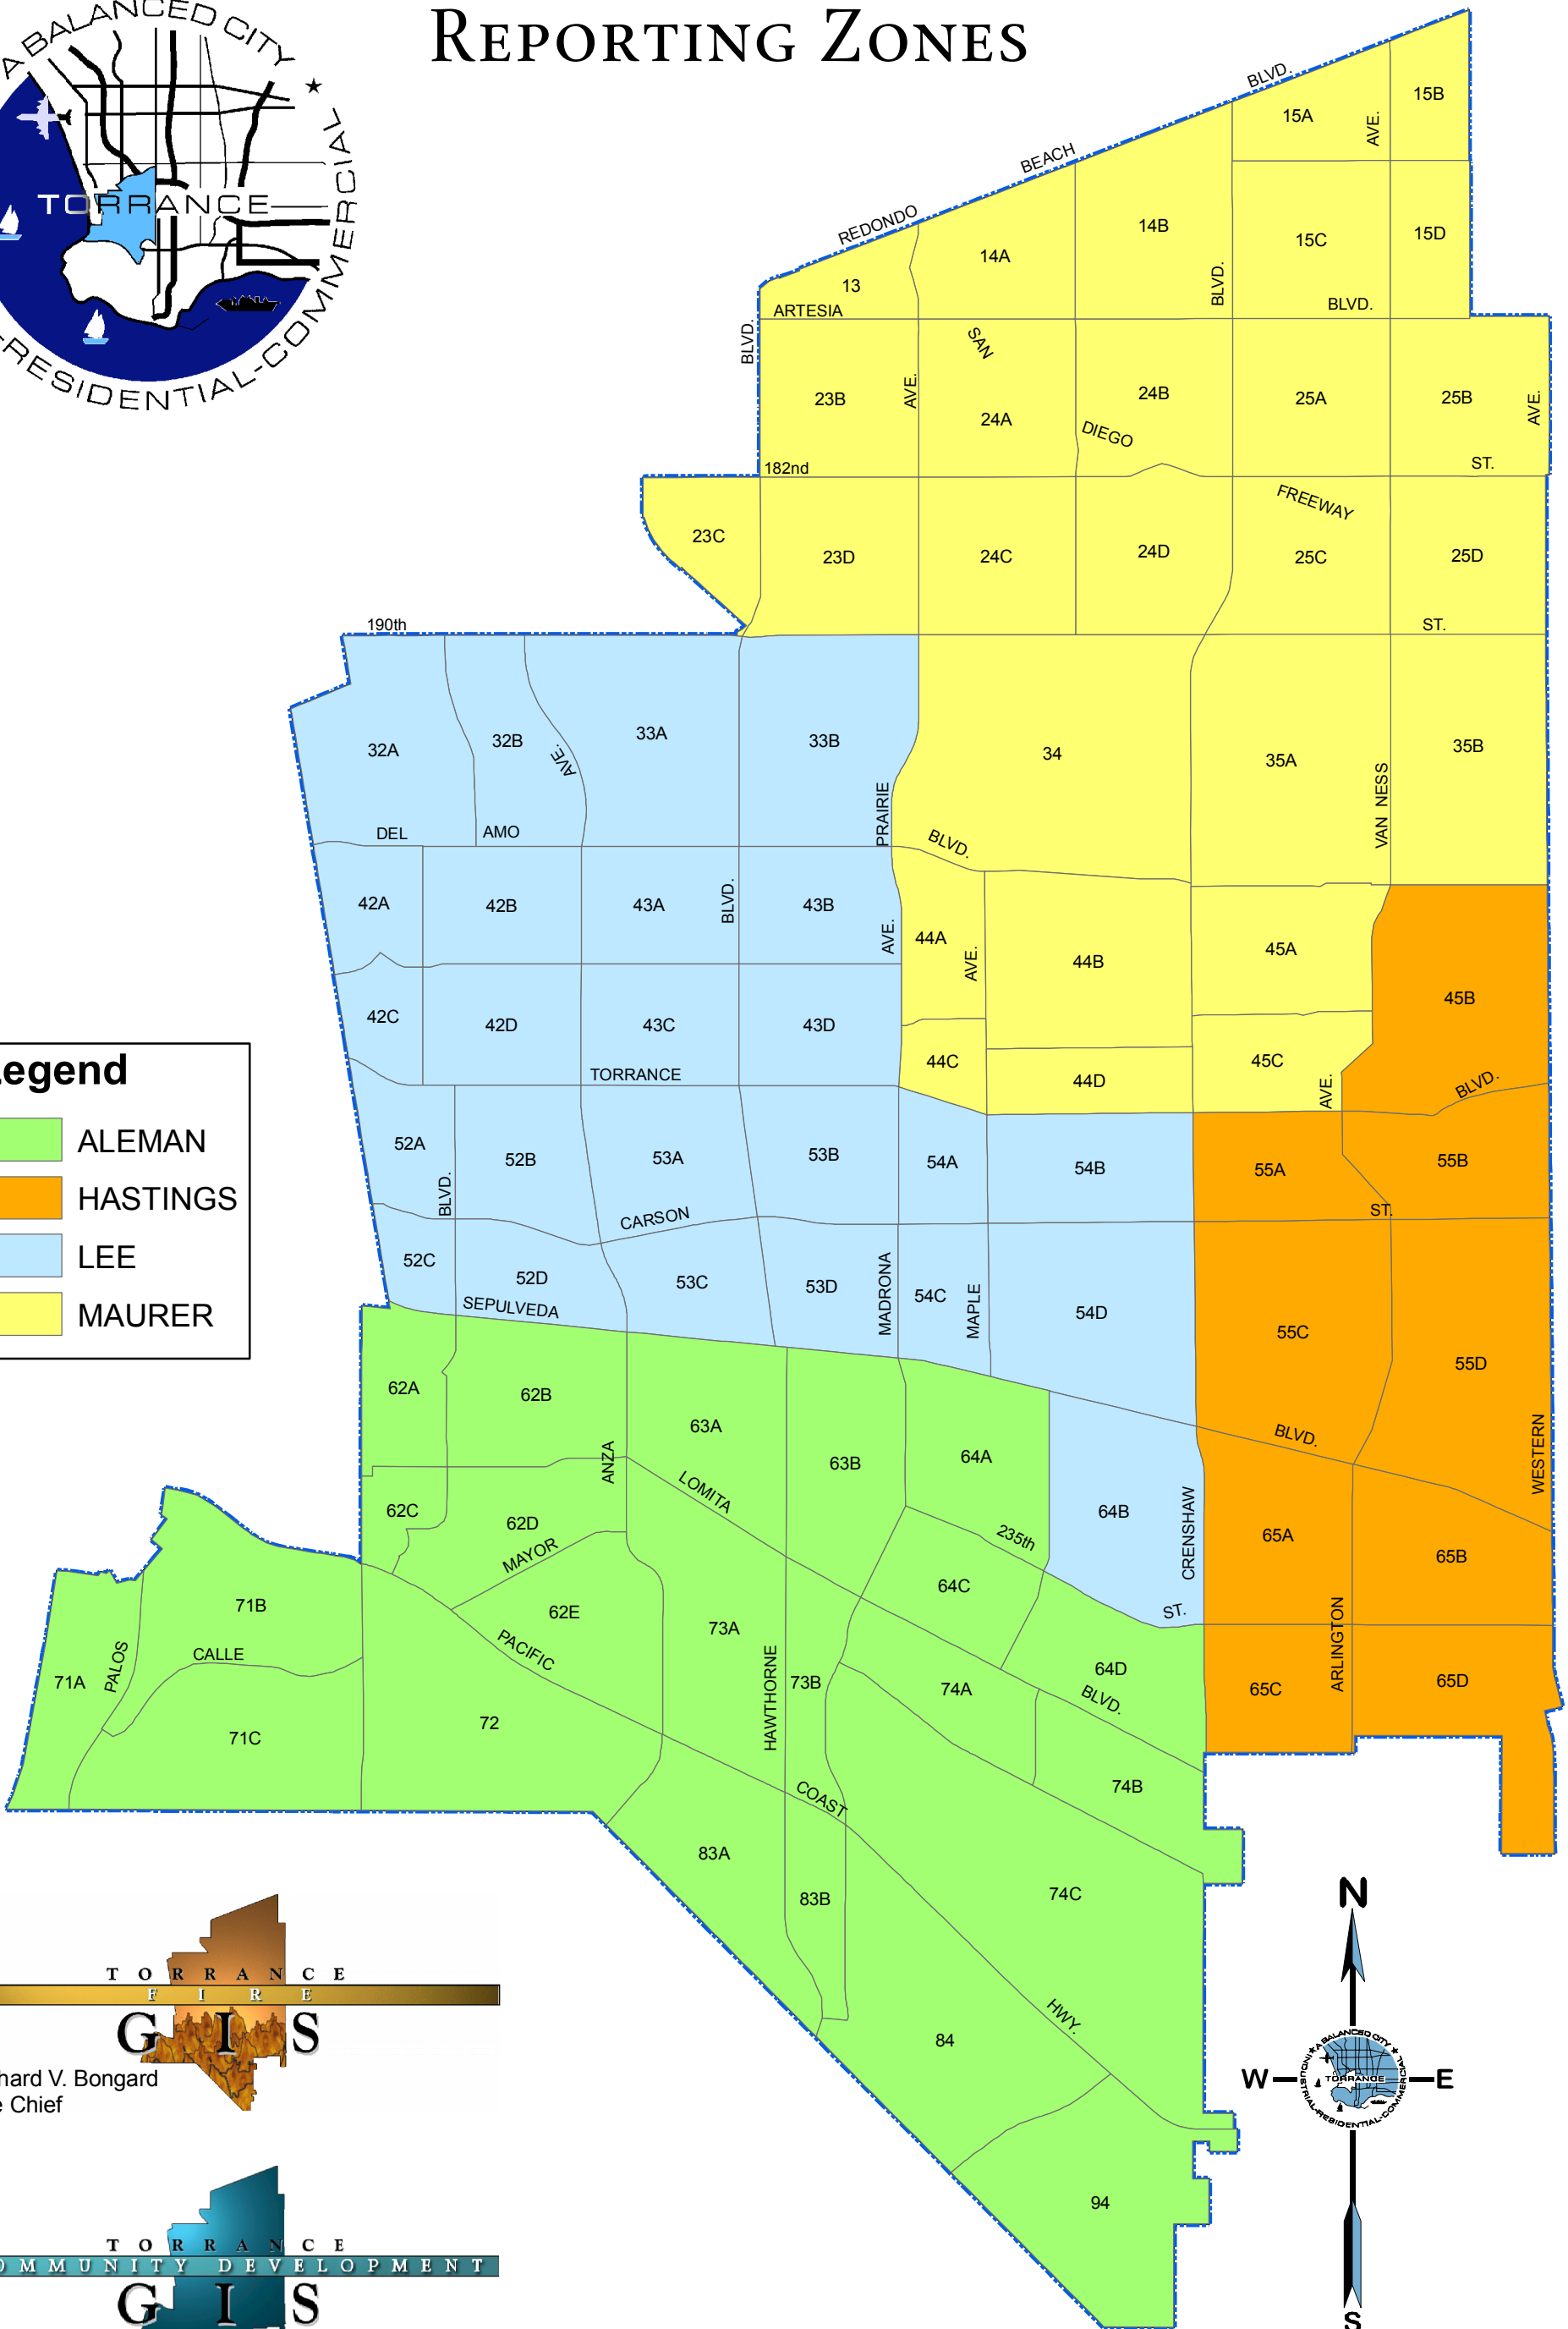

TORRANCE FIRE DEPARTMENT REPORTING ZONES

Legend

- ALEMAN
- HASTINGS
- LEE
- MAURER

TORRANCE
FIRE
GIS

Richard V. Bongard
Fire Chief

TORRANCE
COMMUNITY DEVELOPMENT
GIS

Jeffery W. Gibson
Community Development Department